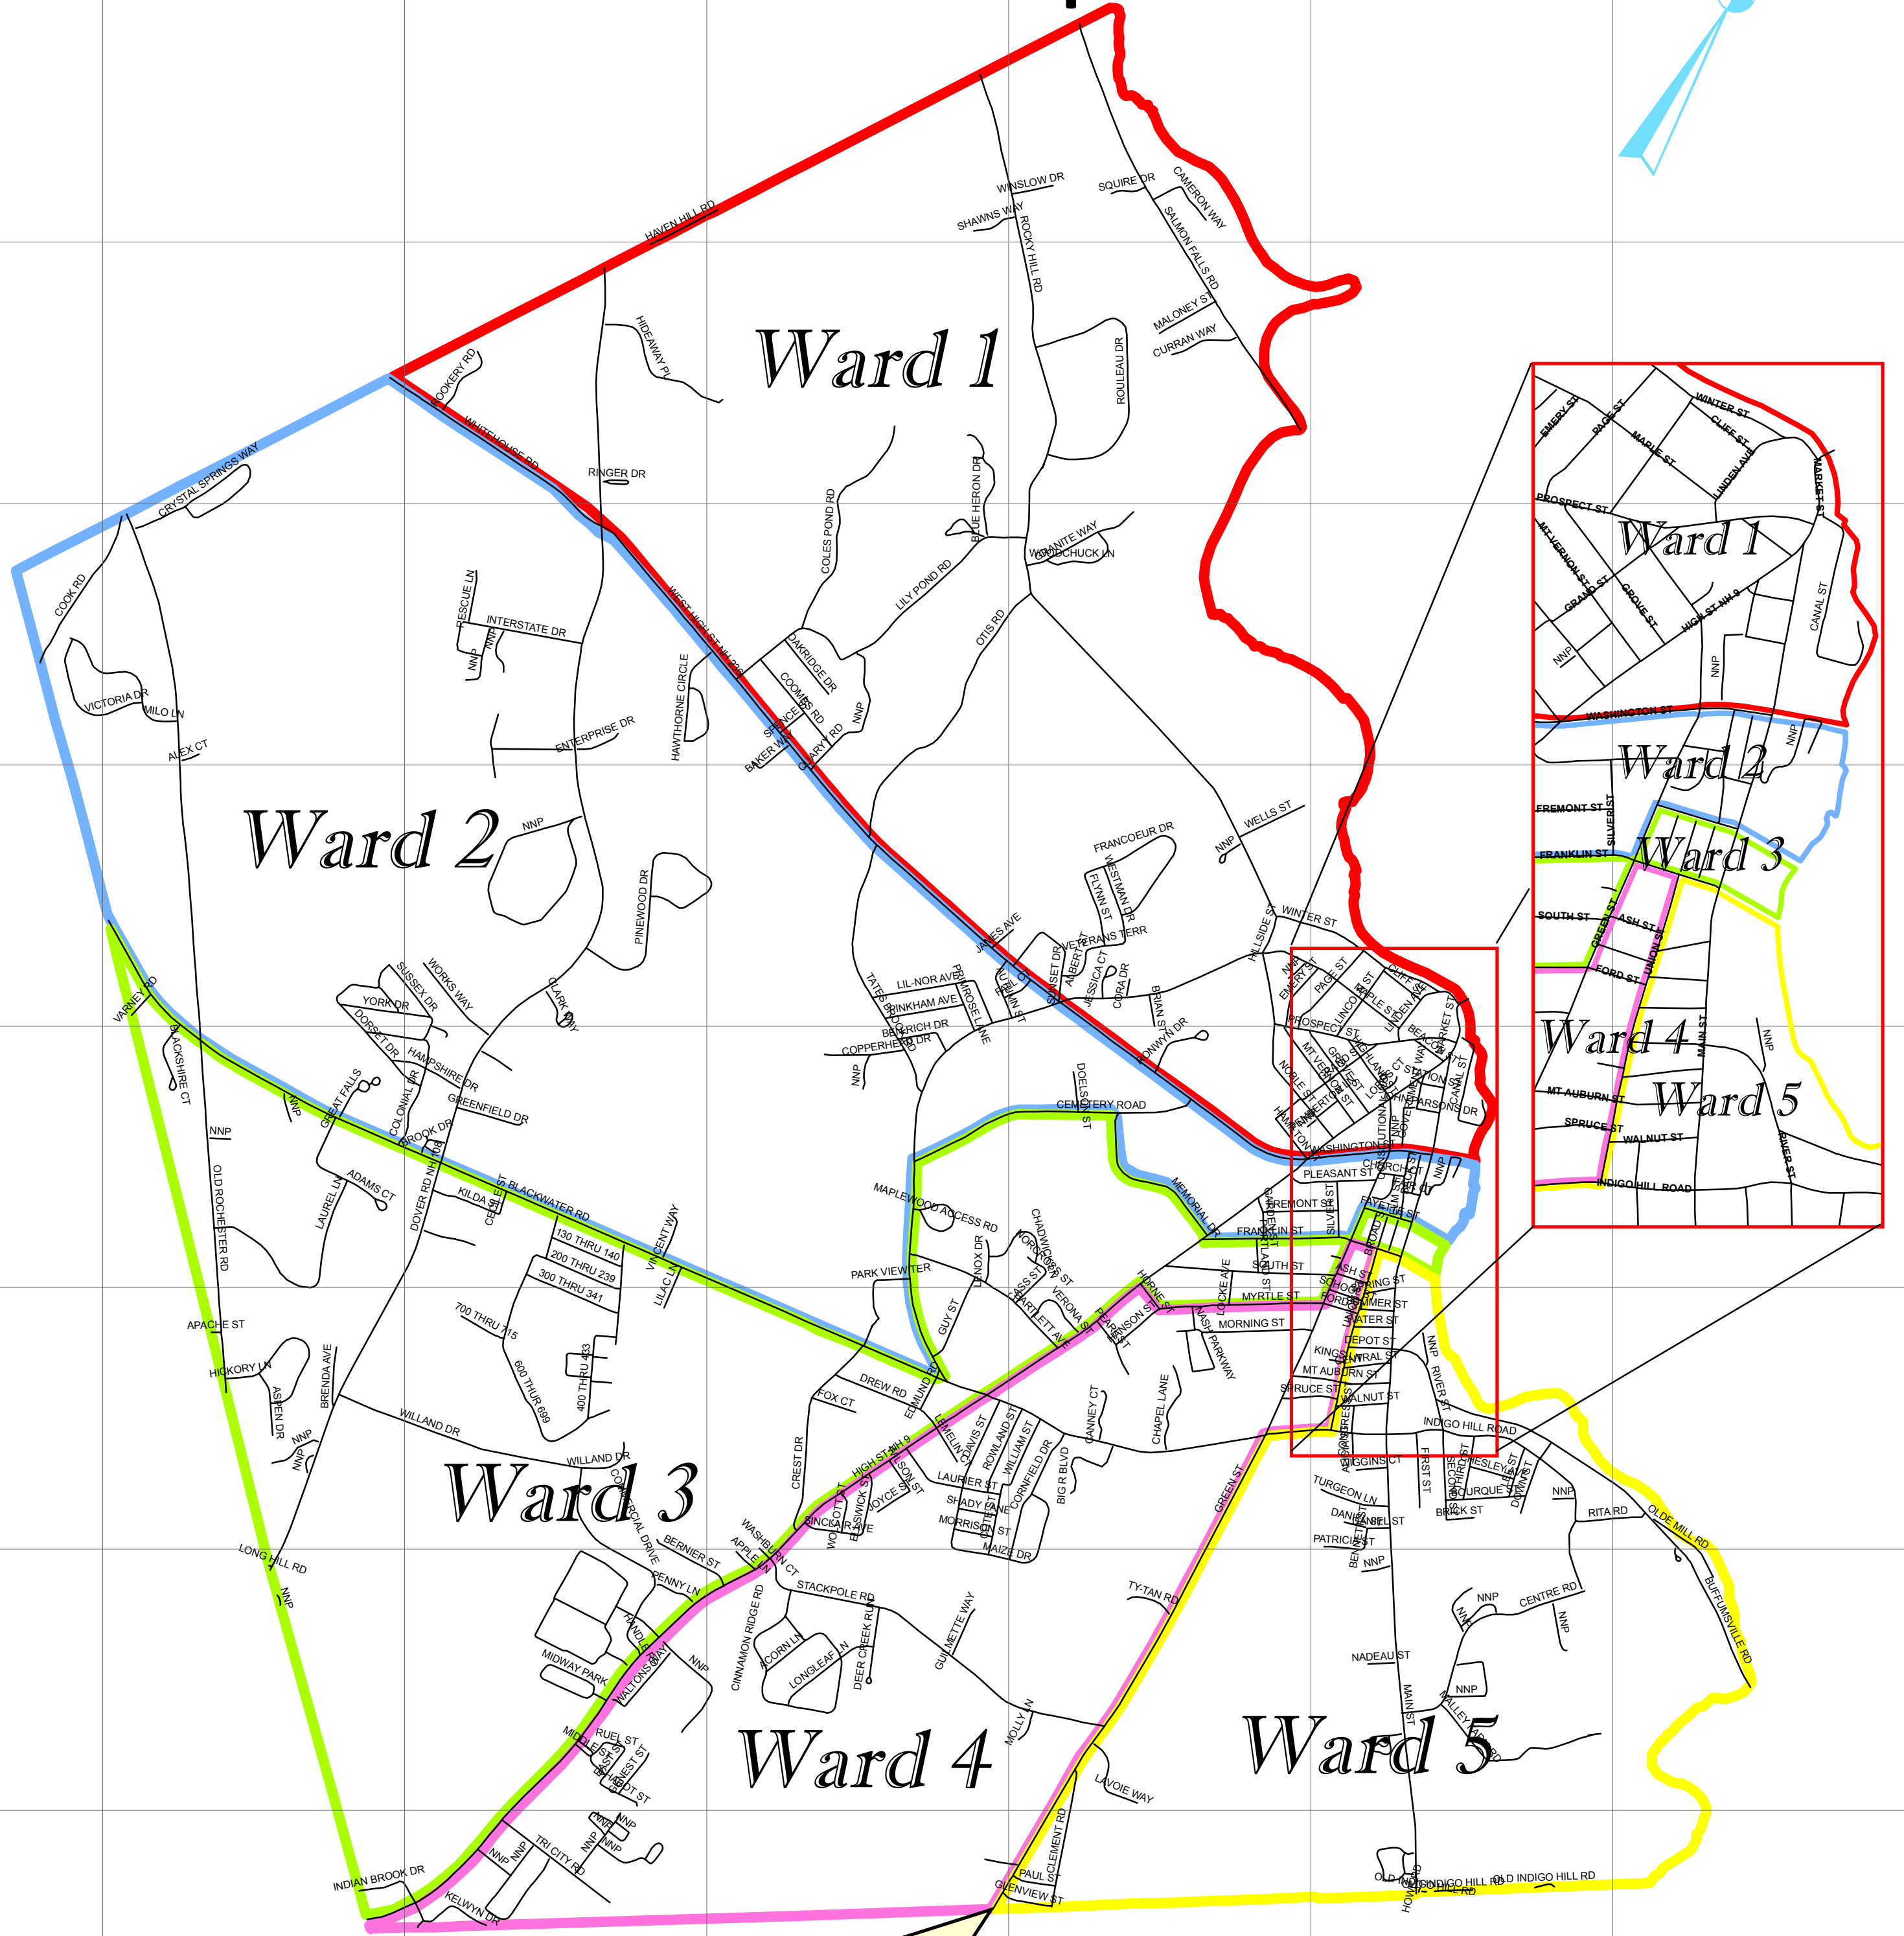

# City of Somersworth, NH Ward Map

Please note that Ward boundaries are separated by streets and properties across the street from each other may be in different wards

**Street Legend**

H4	ACORN LN
F2	ADAMS CT
E5	ALBERT ST
D2	ALEX CT
G6	AUCIA ST
G2	APACHE ST
H4	APPLE LN
F6	ASH ST
G2	ASPEN DR
D4	BAKER WAY
G5	BARILETTA AVE
F6	BEACON ST
G6	BENNETT ST
F4	BEN RICH DR
H4	BERNIER ST
F2	BLACKSHIRE CT
G4	BLACKWATER RD
D4	BLUE HERON DR
G6	BOURQUE ST
G2	BRENDIA AVE
E2	BRINKS ST
G6	BRICK ST
F6	BROAD ST
F6	BROOK DR
G6	BUFFUMSVILLE RD
G5	CAMERON WAY
F6	CANAL ST
G5	CANNERY CT
G5	CASS ST
F3	CIRCLE ST
F4	CEMETERY RD
G6	CENTRAL ST
H6	CENTRE RD
H3	CHARLOT ST
F5	CHADWICK LN
H6	CHEERYFIELD DR
G6	CHESELY AVE
F6	CHURCH CT
H4	CINNAMON RIDGE RD
E3	CLARY WAY
H5	CLEMENT RD
E6	CLIFF ST
D4	COLES POND RD
G3	COMMERCIAL DRIVE
G6	CONGRESS ST
F6	CONSTITUTIONAL WAY
D1	COOK RD
D4	COOMBS RD
F4	COPPERHEAD DR
G5	CORNFIELD DR
G4	COTE ST
G4	CREST DR
G6	DANIEL ST
G4	DAVIS ST
H4	DEER CREEK RUN
H4	DEPOT ST
H3	DORSET ST
F5	DORSET ST
H6	DOVER ROAD - RT 108
G6	DOWN ST
G4	DREW RD
F6	EAST ALLEY
G4	EDMUNDS ST
G4	ELLSWICK ST
F6	ELM ST
H4	EMMONS ST
E5	EMERY ST
D1	ENTERPRISE DR
F6	FAIR CT
E5	FALL CT
F6	FAYETTE ST
G6	FIRST ST
E5	FLYNN ST
G6	FORD ST
G4	FOX CT
E5	FRANCOEUR DR
F5	FRANKLIN ST
F5	FRENCH ST
F5	GARDEN ST
H6	GENEST ST
F5	GLENNVIEW ST
H5	GOVERNMENT WAY
F6	GRAND ST
D5	GRANITE WAY
G5	GREEN ST
F3	GREENFIELD DR
F6	GROVE ST
H4	GUILMETTE WAY
G4	GUY ST
H4	HAMILTON ST
H3	HANDS RD
G5	HANSON ST
H3	HAVEN HILL RD
F3	HEALING WAY
G4	HERBERT CT
G2	HICKORY LN
C3	HIDEAWAY PLACE
H6	HIGHLAND ST
G4	HIGH ST (RT 5)
E5	HILLSIDE ST
G5	HORN ST
H6	HOWE RD
D2	INDIAN BROOK DR
G5	INDIGO HILL ROAD
G3	INTERSTATE DR
E4	JAMES AVE
E5	JESSICA CT
F6	JOHN PARSONS DR
G4	JOYCE ST
F3	KELVIN DR
F3	KELSA ST
G6	KINGS LN
F6	LAKEVIEW DR
F6	LANGUES CT
F2	LAUREL LN
G4	LAURIER ST
H5	LAUREL WAY
G4	LEEMUN CT
F4	LENDIX DR
F3	LILAC LN
E4	LIL-NOR AVE
D4	LILY POND RD
E6	LINDEN AVE
F5	LOCKE AVE
H2	LONG HILL RD
H4	LONGLEAF LN
F6	LORETTA CT
F6	MAKIN ST
F6	MAIZE DR
H4	MALLEY FARM RD
F4	MALONEY ST
F4	MAPLE ST
F4	MAPLEWOOD ACCESS RD
F6	MARRION LN
F3	MARSH ST
F3	MASON LN
H7	MEGAN DR
E5	MENOCHEL DR
H3	MIDDLE ST
G2	MIDWAY PARK
D2	MILCO LN
H5	MOLLY LN
G5	MORNING ST
G6	MORRISON ST
G4	MT AUBURN ST
F6	MT VERNON ST
G5	MYPHLE ST
H6	NASH PARKWAY
H5	NORRIS ST
F5	NORRIS ST
D4	OLDE MILL RD
G7	OLDE INDIGO HILL RD
F2	OLDE ROCHESTER RD
D4	OTIS DR
F4	PAIS ST
F4	PARK VIEW TER
G6	PATRICIA ST
G5	PEARL ST
F6	PENBERTON LN
H3	PENNY LN
E3	PINKWOOD DR
E4	PINKHAM AVE
F6	PLEASANT ST
F5	PORTLAND ST
F5	PRIMROSE AVE
E6	PROSPECT ST
D4	QUARRY RD
D3	RESOLV LN
C3	RINGER DR
G6	RITA RD
G6	RIVER ST
D5	ROCKY HILL RD
F5	ROWEN DR
C3	ROULEAU DR
C5	ROULEAU DR
G4	ROWLAND ST
H3	RUEL ST
H5	RYNIX LN
G5	SALMON FALLS RD
G6	SCHOOL ST
G6	SECOND ST
G4	SHADY LANE
H4	SHAWNS WAY
D4	SHORE RD
F3	SHORT ST
F6	SILVER ST
G4	SINGLARS AVE
H6	SOMERSWORTH RD
D4	SOUTH ST
D4	SPENCE ST
G6	SPRING ST
G5	SPRUCE ST
H4	SQUIRE DR
H4	STACKPOLE RD
F6	STATION ST
G6	SUNNYSIDE DR
E5	SUNSET DR
E4	TATES BROOK RD
G6	THIRD ST
H3	TRI CITY RD
G6	TURGEON LN
E4	UNION ST
E2	VARNNEY RD
E4	VARNNEY ST
G5	VERONA ST
E5	VETERANS TERR
D1	VICTORIA DR
F3	VINCENT WAY
G6	WALNUT ST
H3	WALTONS WAY
H4	WASHBURN CT
F6	WASHINGTON ST
G6	WATERS ST
E5	WELLS ST
F6	WEST ALLEY
E4	WEST HIGHT (RT 238)
E5	WESTMAN DR
G4	WEXFORD LN
C3	WHITEHOUSE RD
G6	WISCONSIN CT
H6	WILDFLOWER CIRCLE
G3	WILLAND DR
G5	WILLIAM ST
G4	WILSON ST
H5	WINSLOW DR
E6	WINTER ST
G4	WOLCOTT ST
D5	WOODCHUCK LN
E3	WORKS WAY