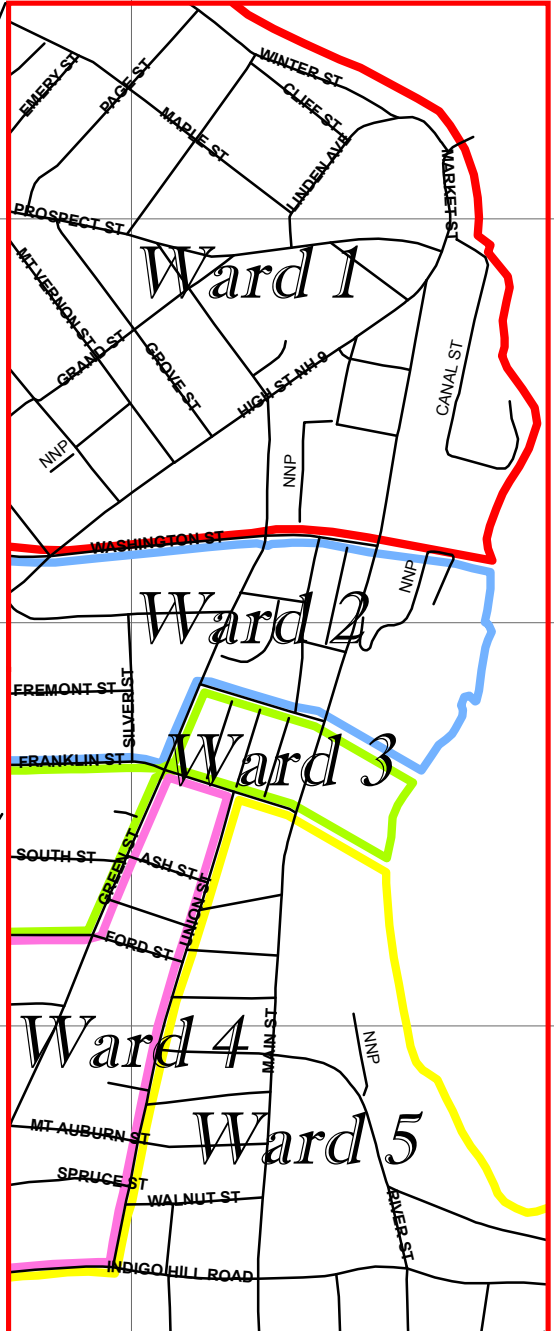

# City of Somersworth, NH Ward Map

Please note that Ward boundaries are separated by streets and properties across the street from each other may be in different wards

**Street Legend**

H4	ACORN LN
F2	ADAMS CT
E5	ALBERT ST
D2	ALEX CT
G6	AUCIA ST
G2	APACHE ST
H4	APPLE LN
F6	ASH ST
G2	ASPEN DR
D4	BAKER WAY
G5	BARILETTA AVE
F6	BEACON ST
G6	BENNETT ST
F4	BEN RICH DR
H4	BERNIER ST
F2	BLACKSHIRE CT
G4	BLACKWATER RD
D4	BLUE HERON DR
G6	BOURQUE ST
G2	BRENDIA AVE
E2	BRINKS ST
G6	BRICK ST
F6	BROAD ST
F6	BROOK DR
G6	BUFFUMSVILLE RD
G5	CAMERON WAY
F6	CANAL ST
G5	CANNERY CT
G5	CASS ST
F3	CIRCLE ST
F4	CEMETERY RD
G6	CENTRAL ST
H6	CENTRE RD
H3	CHARLOT ST
F5	CHADWICK LN
H6	CHEERYFIELD DR
G6	CHESELY AVE
F6	CHURCH CT
H4	CINNAMON RIDGE RD
E3	CLARY WAY
H5	CLEMENT RD
E6	CLIFF ST
D4	COLES POND RD
G3	COMMERCIAL DRIVE
G6	CONGRESS ST
F6	CONSTITUTIONAL WAY
D1	COOK RD
D4	COOMBS RD
F4	COPPERHEAD DR
G5	CORNFIELD DR
G4	COTE ST
G4	CREST DR
G6	DANIEL ST
G4	DAVIS ST
H4	DEER CREEK RUN
H4	DEPOT ST
H3	DORSET ST
F5	DORSET ST
H6	DOVER ROAD - RT 108
G6	DOWN ST
G4	DREW RD
F6	EAST ALLEY
G4	EDMUNDS ST
G4	ELLSWICK ST
F6	ELM ST
H4	EMMONS ST
E5	EMERY ST
D1	ENTERPRISE DR
F6	FAIR CT
E5	FALL CT
F6	FAYETTE ST
G6	FIRST ST
E5	FLYNN ST
G6	FORD ST
G4	FOX CT
E5	FRANCOEUR DR
F5	FRANKLIN ST
F5	FRENCH ST
F5	GARDEN ST
H6	GENEST ST
F5	GLENNVIEW ST
H5	GOVERNMENT WAY
F6	GRAND ST
D5	GRANITE WAY
G5	GREEN ST
F3	GREENFIELD DR
F6	GROVE ST
H4	GUILMETTE WAY
G4	GUY ST
H4	HAMILTON ST
H3	HANDS RD
G5	HANSON ST
H3	HAVEN HILL RD
F3	HEALING WAY
G4	HERBERT CT
G2	HICKORY LN
C3	HIDEAWAY PLACE
H6	HIGHLAND ST
G4	HIGH ST (RT 5)
E5	HILLSIDE ST
G5	HORN ST
H6	HOWE RD
D2	INDIAN BROOK DR
G5	INDIGO HILL ROAD
G3	INTERSTATE DR
E4	JAMES AVE
E5	JESSICA CT
F6	JOHN PARSONS DR
G4	JOYCE ST
F3	KELVIN DR
F3	KELSA ST
G6	KINGS LN
F6	LAKEVIEW DR
F6	LANGUES CT
F2	LAUREL LN
G4	LAURIER ST
H5	LAUREL WAY
G4	LEEMUN CT
F4	LENDIX DR
F3	LILAC LN
E4	LIL-NOR AVE
D4	LILY POND RD
E6	LINDEN AVE
F5	LOCKE AVE
H2	LONG HILL RD
H4	LONGLEAF LN
F6	LORETTA CT
F6	MAKIN ST
F6	MAIZE DR
H4	MALLEY FARM RD
F4	MALONEY ST
F4	MAPLE ST
F4	MAPLEWOOD ACCESS RD
F6	MARRION LN
F3	MARSH ST
F3	MASON LN
H7	MEGAN DR
E5	MENOCHEL DR
H3	MIDDLE ST
G2	MIDWAY PARK
D2	MILCO LN
H5	MOLLY LN
G5	MORNING ST
G6	MORRISON ST
G4	MT AUBURN ST
F6	MT VERNON ST
G5	MYPHLE ST
H6	NASH PARKWAY
H5	NORRIS ST
F5	NORRIS ST
D4	OLDE MILL RD
G7	OLDE INDIGO HILL RD
F2	OLDE ROCHESTER RD
D4	OTIS DR
F4	PAIS ST
F4	PARK VIEW TER
G6	PATRICIA ST
G5	PEARL ST
F6	PENBERTON LN
H3	PENNY LN
E3	PINKWOOD DR
E4	PINKHAM AVE
F6	PLEASANT ST
F5	PORTLAND ST
F5	PRIMROSE AVE
E6	PROSPECT ST
D4	QUARRY RD
D3	RESOLV LN
C3	RINGER DR
G6	RITA RD
G6	RIVER ST
D5	ROCKY HILL RD
F5	ROWEN DR
C3	ROULEAU DR
C5	ROULEAU DR
G4	ROWLAND ST
H3	RUEL ST
H5	RYNIX LN
G5	SALMON FALLS RD
G6	SCHOOL ST
G6	SECOND ST
G4	SHADY LANE
H4	SHAWNS WAY
D4	SHORE RD
F3	SHORT ST
F6	SILVER ST
G4	SINGLARS AVE
H6	SOMERSWORTH RD
D4	SOUTH ST
D4	SPENCE ST
G6	SPRING ST
G5	SPRUCE ST
H4	SQUIRE DR
H4	STACKPOLE RD
F6	STATION ST
G6	SUNNYSIDE DR
E5	SUNSET DR
E4	TATES BROOK RD
G6	THIRD ST
H3	TRI CITY RD
G6	TURGEON LN
E4	UNION ST
E2	VARNNEY RD
E4	VARNNEY ST
G5	VERONA ST
E5	VETERANS TERR
D1	VICTORIA DR
F3	VINCENT WAY
G6	WALNUT ST
H3	WALTONS WAY
H4	WASHBURN CT
F6	WASHINGTON ST
G6	WATERS ST
E5	WELLS ST
F6	WEST ALLEY
E4	WEST HIGHT (RT 238)
E5	WESTMAN DR
G4	WEXFORD LN
C3	WHITEHOUSE RD
G6	WISCONSIN CT
H6	WILDFLOWER CIRCLE
G3	WILLAND DR
G5	WILLIAM ST
G4	WILSON ST
H5	WINSLOW DR
E6	WINTER ST
G4	WOLCOTT ST
D5	WOODCHUCK LN
E3	WORKS WAY